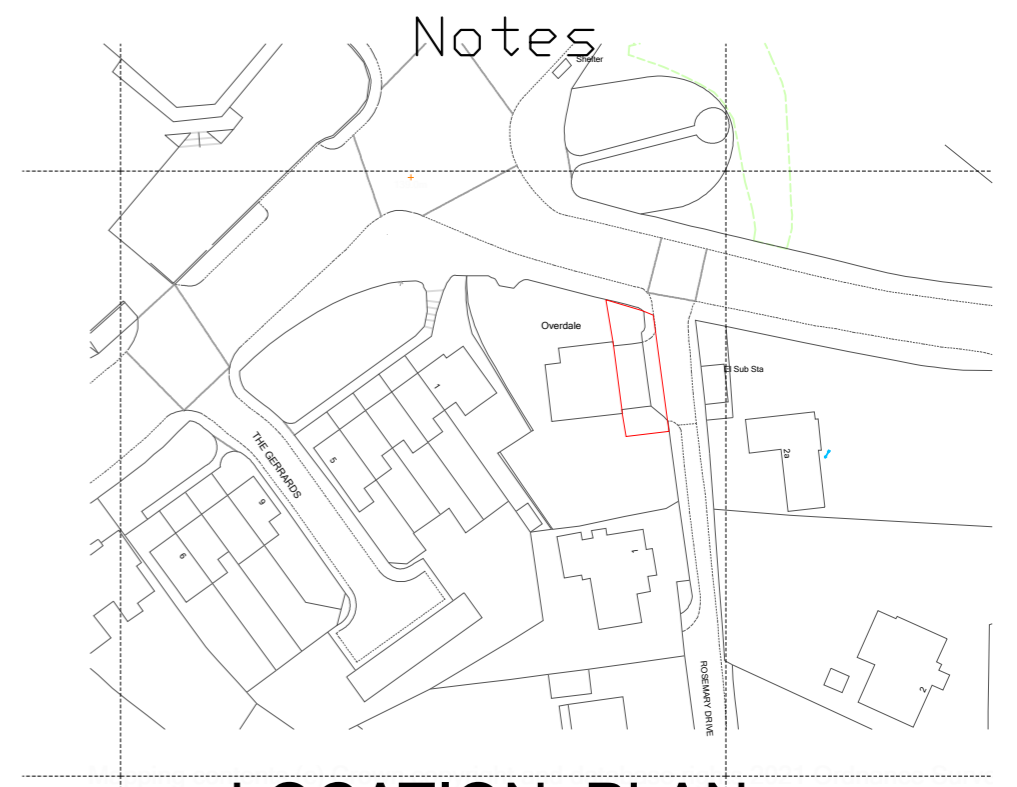

200

Plotted by Owner on 21/08/2013 15:43:00 at 1:1 plot scale

0,0

Microfilm Registration Marks

100

200

300

Overdale

SITE PLAN

LOCATION PLAN

R. Al-Hamdani RIBA
Victoria Mill
Princess Street
Lees
Oldham OL4 5AF

Client **Mr and Mrs Knowles**

Project **Siren House, 437 Stockport Road, SK14 5ET**

Drawing Title **Location and site Plans**

A3	Scale	Drawn	Checked
	1:200 & P1250	5/8/2021	
Cad Ref f:\saleem\saleem house layout			

Project No.	Drawing No.	Revision
	Con 001	