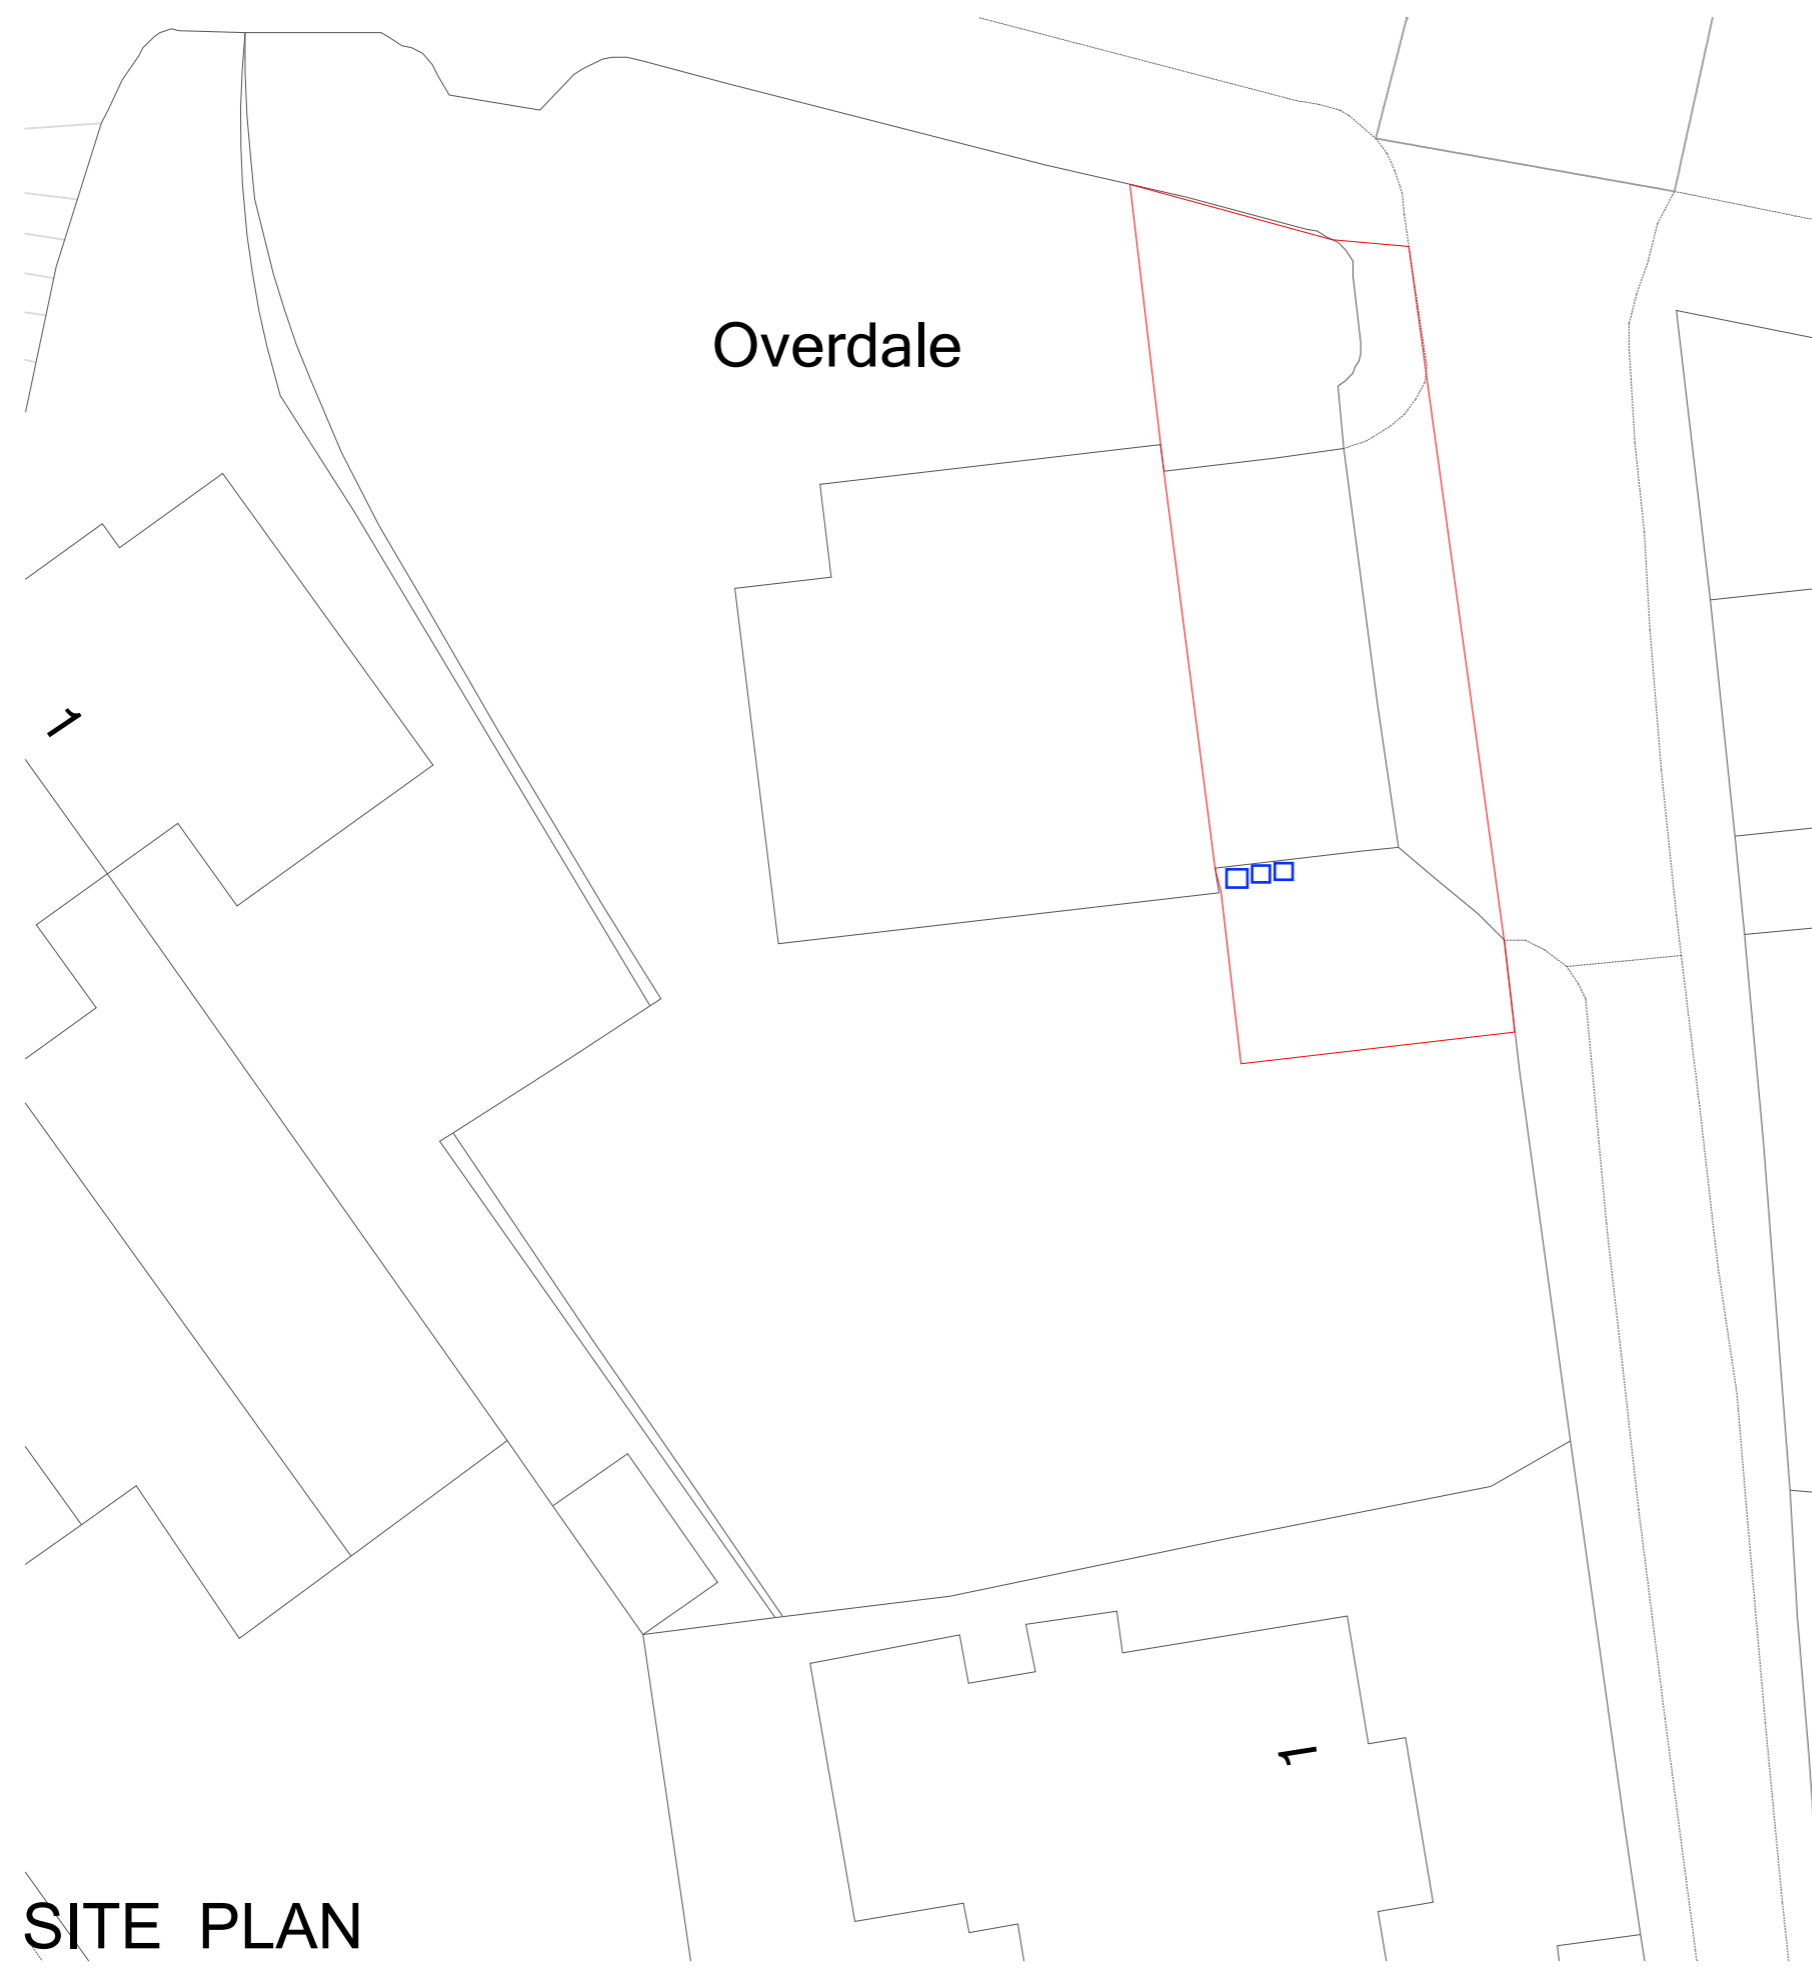

200

Plotted by Owner on 21/08/2013 15:43:00 at 1:1 plot scale

0,0

Microfilm Registration Marks

100

200

300

Overdale

SITE PLAN

LOCATION PLAN

R. Al-Hamdani RIBA
Victoria Mill
Princess Street
Lees
Oldham OL4 5AF

Client **Mr and Mrs Knowles**

Project **Siren House, 437 Stockport Road, SK14 5ET**

Drawing Title **Location and site Plans**